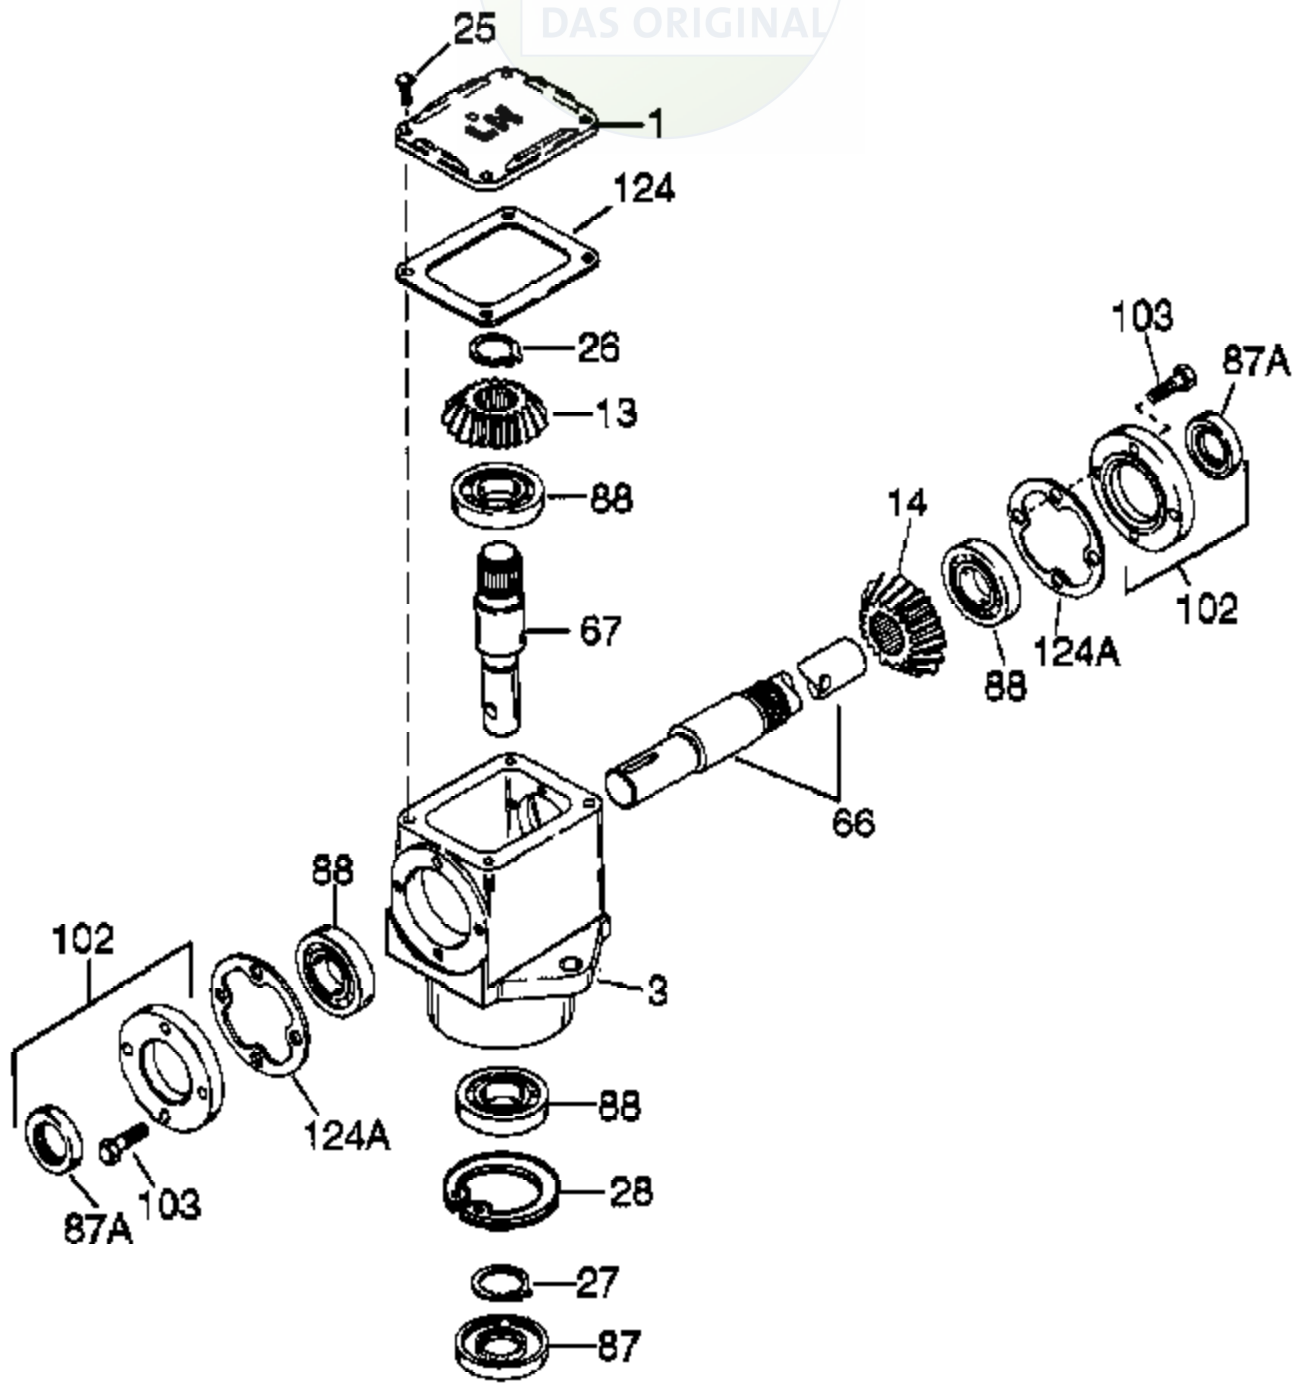

# JOIST

SICHER IST DAS:  
DAS ORIGINAL

Ref #	Part Number	Qty	Description
	794112		"T" Drive Head Ass'y (Incl. 1 thru 12 4A)
1	772035		Cover
3	770047A		"T" Drive Housing
13	778046		Miter Gear
14	778069		Miter Gear
25	792025		Screw, 10-24 x 1/2"
26	788018		Snap Ring
27	788019		Snap Ring
28	792119		Snap Ring
66	776072A		Input Shaft (5-3/4" long)
67	776129		Output Shaft (4-1/4" long)
87A	788031		Oil Seal
87	788029		Oil Seal
88	780034		Ball Bearing
102	786029		Retainer Cap & Seal (Incl. 87A & 103)
103	792026		Screw, 1/4-20 x 7/8"
124A	788030B		Cap Gasket
124	788028		Cover Gasket

RAD-2626-PS1 Page 2 of 2  
Peerless Oil Seal